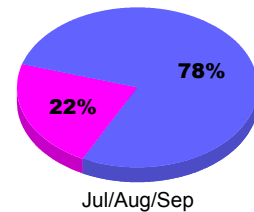

Club Results 2012-2013

Goal, New, Dropped, Gain/Loss

MEMBERSHIP

Membership Results
2012-2013

Membership
2011-2012

Month	Net Memb Goal	Actual New Memb	Actual Dropped Memb	Gain/Loss of Memb	Gain/Loss of Memb
Jul/Aug/Sep		299	-192	107	119
Totals		299	-192	107	119

Membership Results 2012-2013

Goal, New, Dropped, Gain/Loss

Comparison of Club Gain/Loss

Current Year Compared to the Previous Year

Comparison of Membership Gain/Loss

Current Year Compared to the Previous Year

YTD Status Quo Clubs 2012-2013

Status Quo Clubs Compared to Status Quo Members

Gender Comparison 2012-2013

Jul/Aug/Sep

Male Female