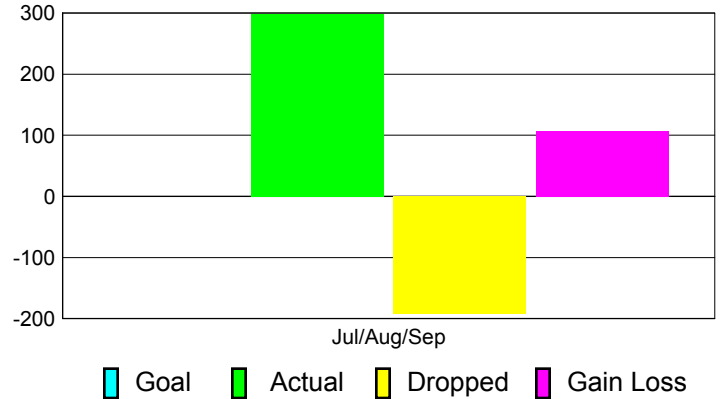

Club Results 2012-2013

Goal, New, Dropped, Gain/Loss

MEMBERSHIP

Membership Results
2012-2013

Membership
2011-2012

Month	Net Memb Goal	Actual New Memb	Actual Dropped Memb	Gain/Loss of Memb	Gain/Loss of Memb
Jul/Aug/Sep		299	-192	107	119
Totals		299	-192	107	119

Membership Results 2012-2013

Goal, New, Dropped, Gain/Loss

Comparison of Club Gain/Loss

Current Year Compared to the Previous Year

Comparison of Membership Gain/Loss

Current Year Compared to the Previous Year